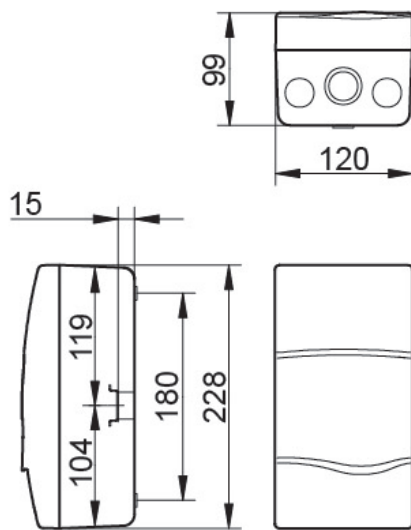

### Characteristics:

<b>Product type:</b>	Surface distribution boxes with neutral and earth bars
<b>Exterior dimensions (Height x Width x Depth):</b>	228x120x99 mm
<b>Dimensions of the flush-fit gap (HxWxD):</b>	-
<b>Number of modules:</b>	1x4 DIN rail
<b>Installation:</b>	Surface
<b>Color:</b>	RAL 9003
<b>Window:</b>	Transparent
<b>Weight (kg):</b>	0,5
<b>Cable entry:</b>	Top: 3xM25/32. Bottom: 3xM25/32. Left: 1xM25/32. Right: 1xM25/32
<b>Components:</b>	Cable section N&E: 2x(4-10mm <sup>2</sup> )+4x(2,5-6 mm <sup>2</sup> )
<b>Materials:</b>	Halogen-free plastic materials. Polystyrene
<b>Lid-window-door material:</b>	Tinted PC

## IP40 SURFACE DISTRIBUTION BOXES

Description: IP40 SURFACE BOX 1x4 MOD. TRANSPARENT WINDOW. N&E BARS

Reference: BV4PT/RR

Exterior dimensions (Height x Width x Depth):

228x120x99 mm

Dimensions of the flush-fit gap (Height x Width x Depth):