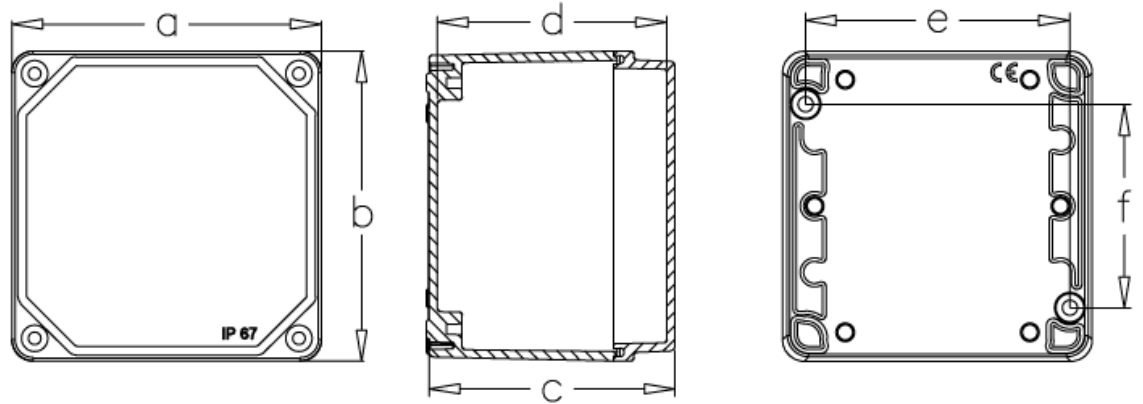

■ **3390-801-0600 - 100x100x80 ALÜMİNYUM BUATLAR**  
**100x100x80 ALUMINIUM ENCLOSURES**

Ambalaj Mik.  
Pack Unit

18

Ağırlık  
Weight

260

**Ölçüler / Dimensions**

a	100	d	74.5
b	100	e	86
c	80	f	66